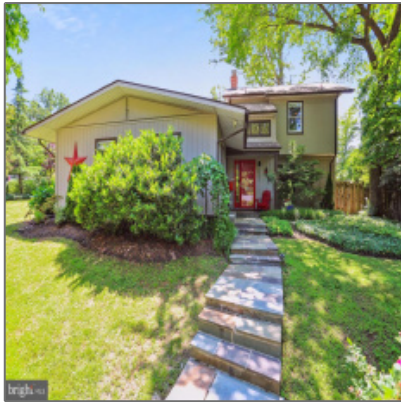

# Sold

2,100 Sqft - 6521 HALBERT ROAD, BETHESDA,  
MD 20817

## Basic Details

Price: **\$1,079,000**

Bedrooms: **4**

Bathrooms: **3**

Square Footage: **2,100 Sqft**

Lot Area: **0.20 Acre**

Country: **US**

State: **MD**

## Features

✓ Fence: **Rear**

✓ View: **Garden/lawn**

✓ Fireplace: **Brick, Double Sided**

✓ Roof Type: **Composite**

✓ Parking: **Paved driveway**

✓ Cooling System: **Central a/c, Ceiling fan(s)**

✓ Heating System: **Forced air**