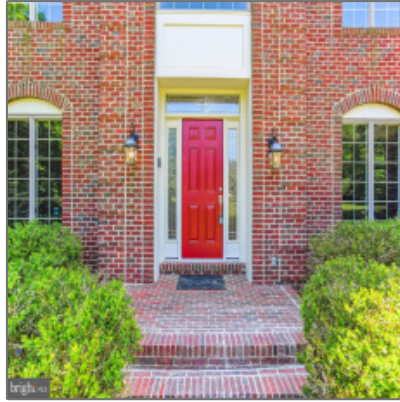

Sold

3,978 Sqft - 20508 FARCROFT LANE,
GAITHERSBURG, MD 20882

Basic Details

Price:	\$899,000
Bedrooms:	4
Bathrooms:	3
Half Bathrooms:	1
Square Footage:	3,978 Sqft
Lot Area:	1.72 Acre
Country:	US
State:	MD
County:	MONTGOMERY
City:	GAITHERSBURG
Zipcode:	20882