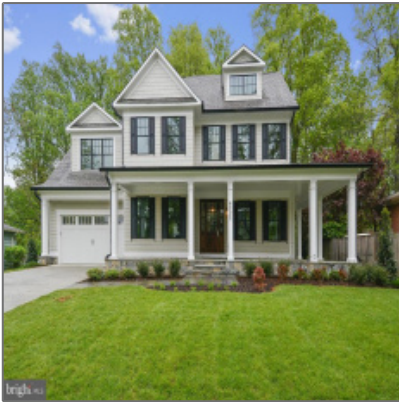

Sold

5,867 Sqft - 6302 MAIDEN LANE, BETHESDA,
Maryland 20817

Basic Details

Property Type: **Residential**

Listing Type: **Sold**

Listing ID: **1000051449**

Price: **\$1,929,000**

Bedrooms: **5**

Bathrooms: **5**

Half Bathrooms: **1**

Sqft: **5,867 Sqft**

Year Built: **2017**

Lot Area: **0.21 Acre**

Country: **US**

State: **MD**

County: **MONTGOMERY**