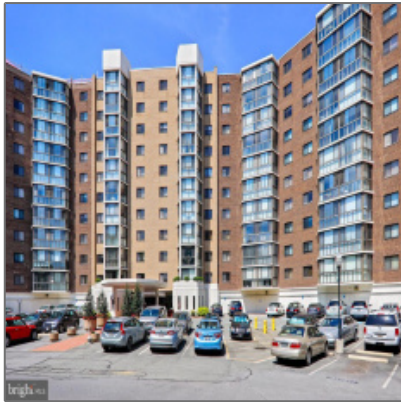

Sold

1,615 Sqft - 15115 INTERLACHEN DRIVE,
SILVER SPRING, MD 20906

Basic Details

Price: **\$249,000**

Bedrooms: **3**

Bathrooms: **2**

Half Bathrooms: **1**

Square Footage: **1,615 Sqft**

Country: **US**

State: **MD**

County: **MONTGOMERY**

City: **SILVER SPRING**

Zipcode: **20906**

Features

✓ Parking: **Assigned, General Common Elements**

✓ Cooling System: **Central a/c**