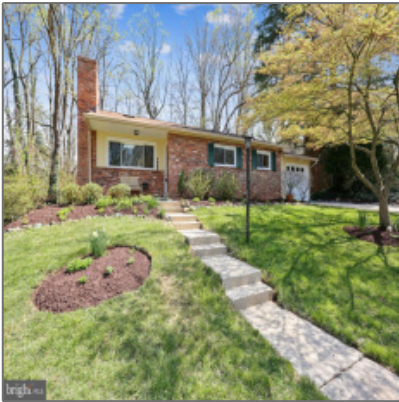

Sold

2,980 Sqft - 7805 WINTERBERRY PLACE,
BETHESDA, MD 20817

Basic Details

Price: **\$879,000**

Bedrooms: **4**

Bathrooms: **3**

Square Footage: **2,980 Sqft**

Lot Area: **0.31 Acre**

Country: **US**

State: **MD**

County: **MONTGOMERY**

City: **BETHESDA**

Zipcode: **20817**

Features

✓ Fireplace: **Stone**

✓ Cooling System: **Central a/c, Ceiling fan(s)**