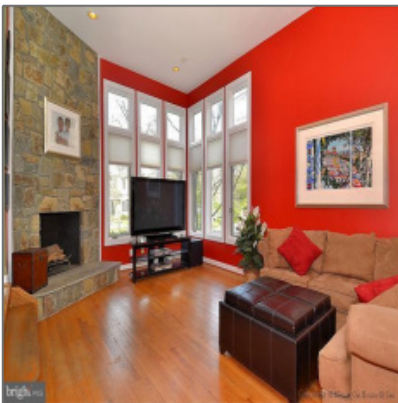

# Sold

- 6724 LONDON LANE, BETHESDA, MD 20817